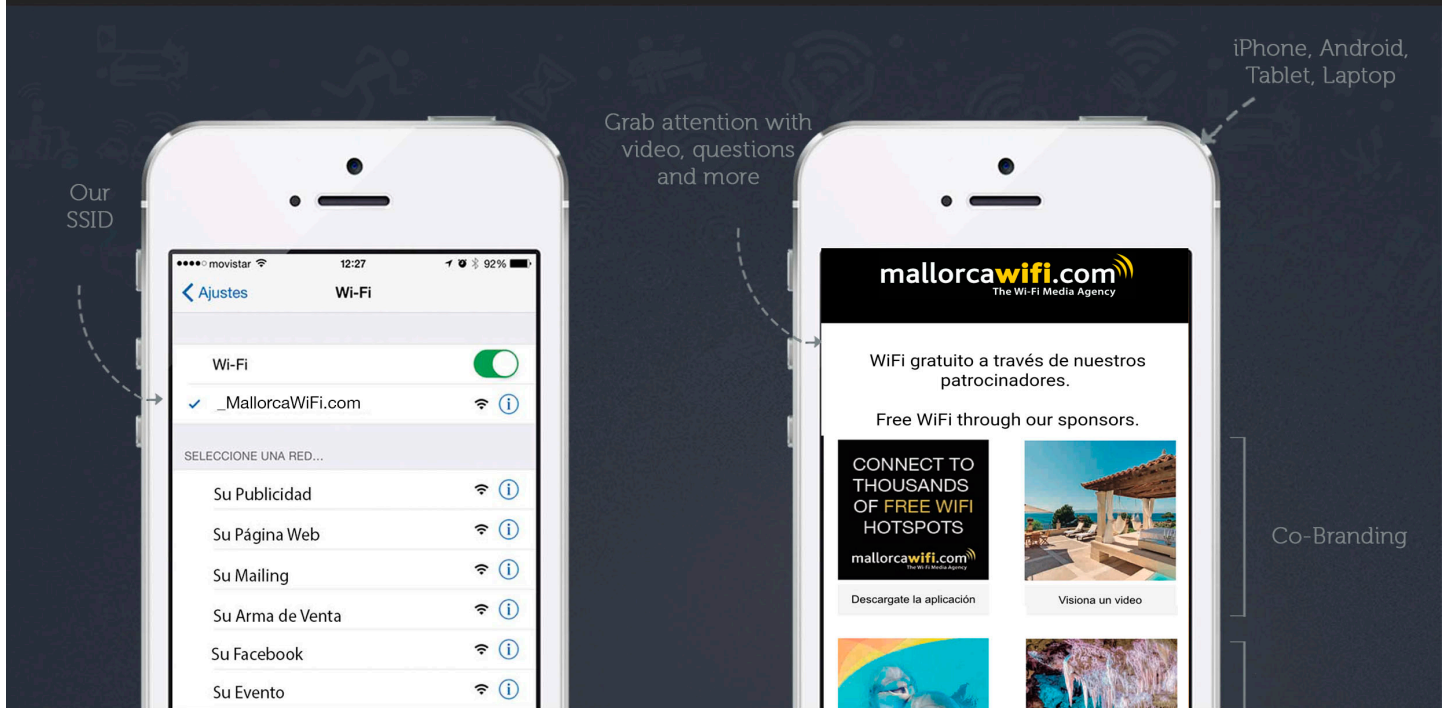

# Co-Branding Wi-Fi

"Allows to convert our WiFi user in a captive user of your BRAND"

Your Digital Service available to your customers in the perfect time at the right place.

**START**  
**0,03€**

Co-Branding  
No segmented

## So Many **Ways** to Captivate

<p><b>Click-to-Visit</b></p> <p>Drive direct traffic to your promotion.</p>	<p><b>Video</b></p> <p>Capture undivided attention.</p>	<p><b>App Download</b></p> <p>Drive people to download your mobile application.</p>	<p><b>Social Login</b></p> <p>Connect to your customers with Facebook WiFi</p>
---	---	---	--